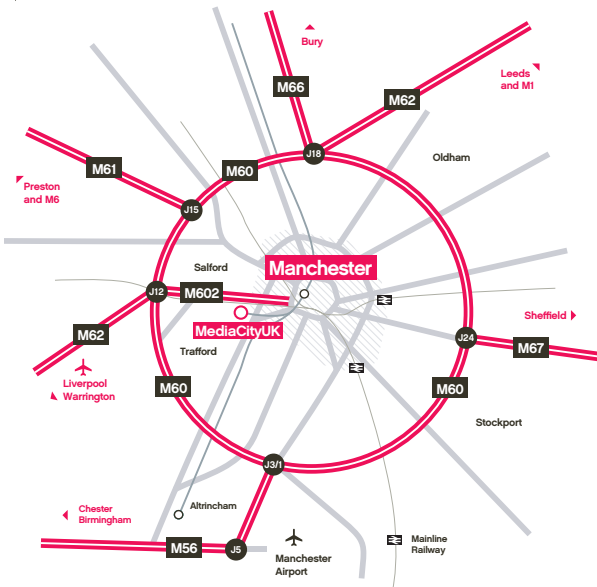

# Getting here

## Manchester

### Metrolink

Metrolink trams from Manchester and Eccles bring visitors right to the heart of MediaCityUK, with trams arriving and departing every twelve minutes (\*except bank holidays).

For more information visit:  
[metrolink.co.uk](http://metrolink.co.uk)

### Road

Sat Nav Reference: M50 2EQ  
Postcode: M50 2EQ